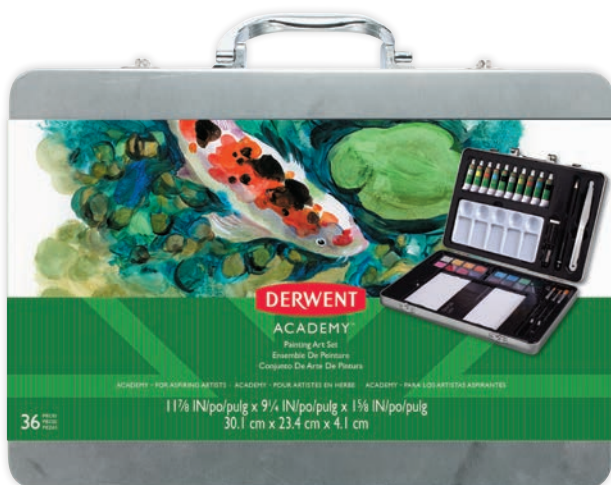

DERWENT

ACADEMY™

Art Sets