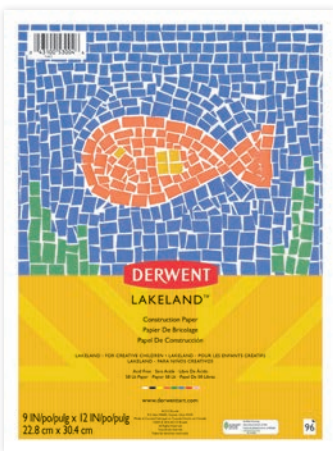

Construction Paper, 9x12

- 12" x 9" heavyweight construction paper
- Loose sheets
- Cuts and folds cleanly
- Vibrant colors
- Acid-free
- 96 sheets

#53004

DESCRIPTION	ITEM #	SAP #	ITEM SIZE (LxWxH)	DISPLAYER TRAY	CASE PACK/INNER WRAP	UPC
Derwent Lakeland™ Book of Colors, 12" x 9", 48CT	53000	958972	0.56" x 9.00" x 12.03"	No	12/1	043100530008
Derwent Lakeland™ Book of Colors, 18" x 12", 48CT	53002	958973	0.56" x 18.00" x 12.03"	No	12/1	043100530022
Derwent Lakeland™ Construction Paper, 9" x 12", 96CT	53004	963404	0.62" x 9.00" x 12.03"	No	12/1	043100530046