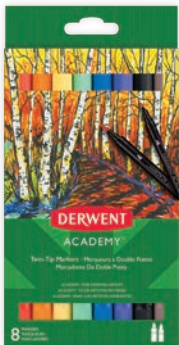

#98206

Twin-Tip Markers Fine & Brush

- 8 water-based colors
- The brush tip creates both thick and thin lines with one stroke
- The fine tip has a broad edge and fine point for maximum control