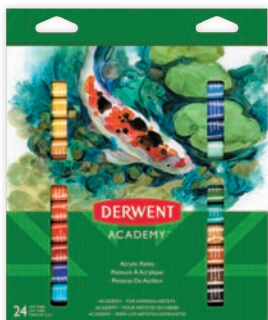

Acrylic Paints

- 24, 12ml tubes of acrylic paint
- Made from rich pigments and a formulation that retains tinting strength, color vibrancy, and consistency whether used along or mixed with other painting mediums
- Use straight from the tube or dilute with water or painting medium to achieve lighter wash effects